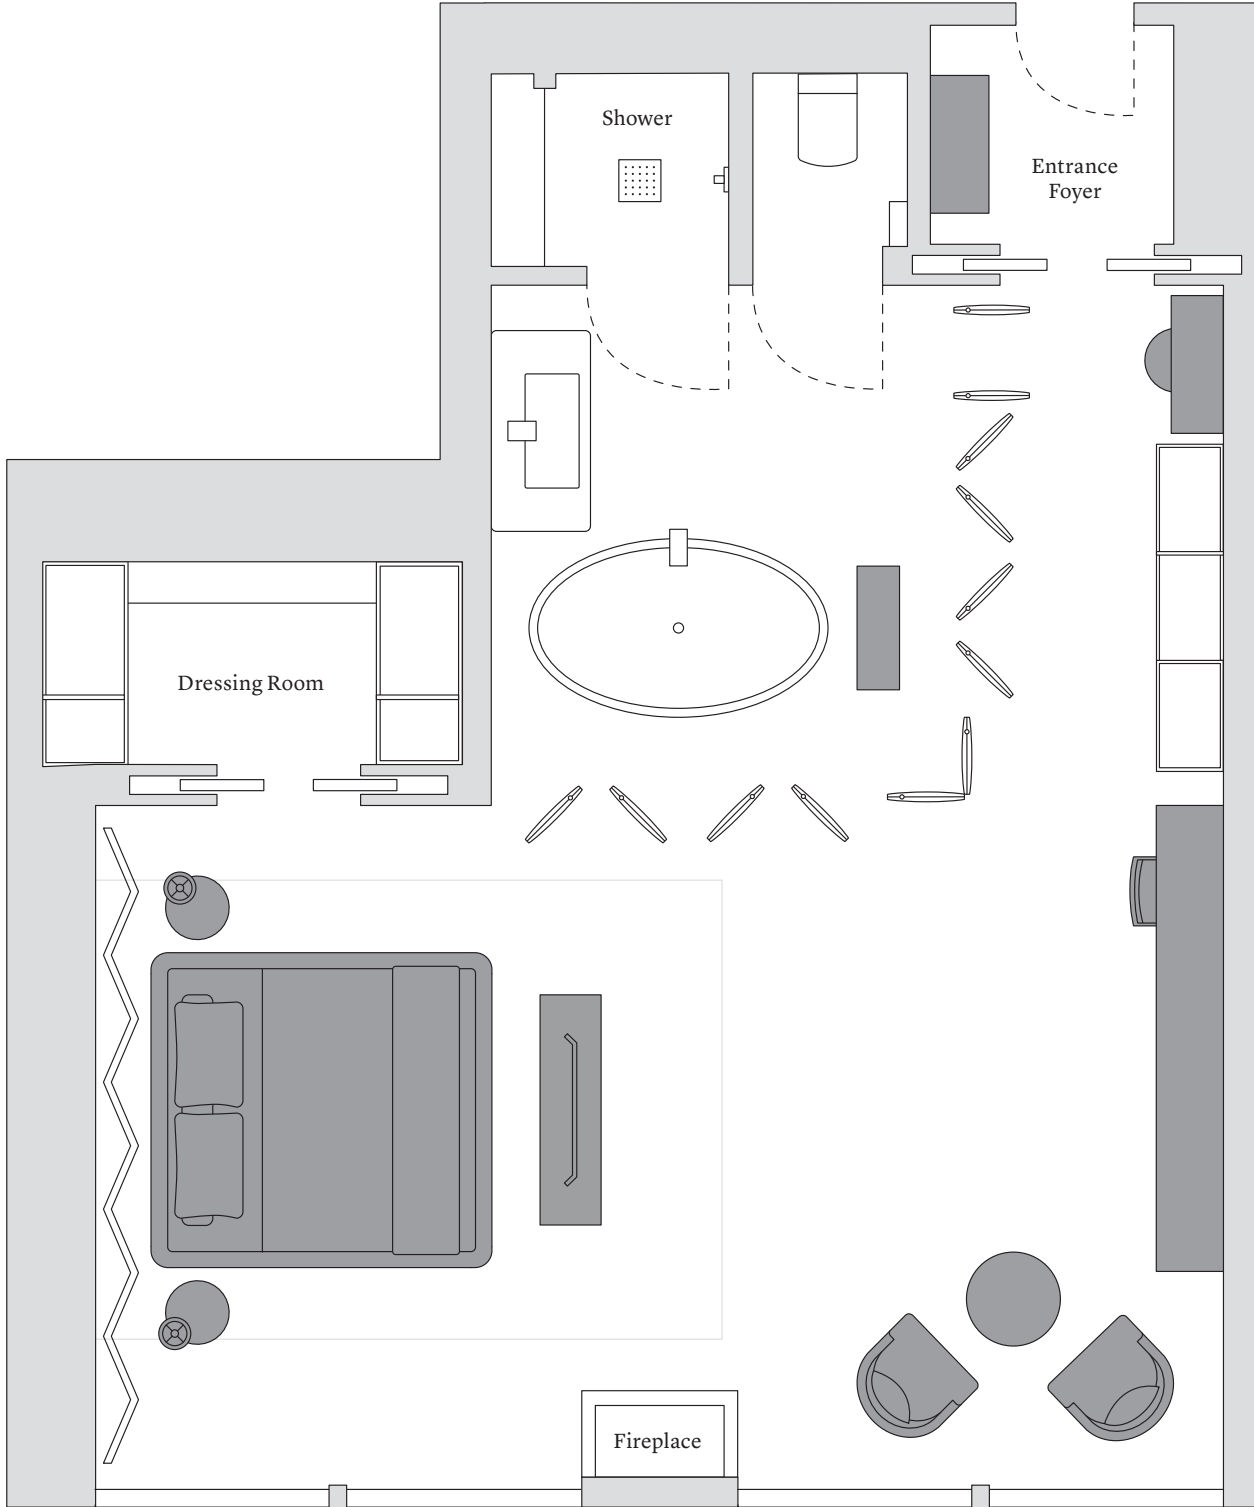

Premier Suite 56th Street

862 - 895 sq ft

56th Street