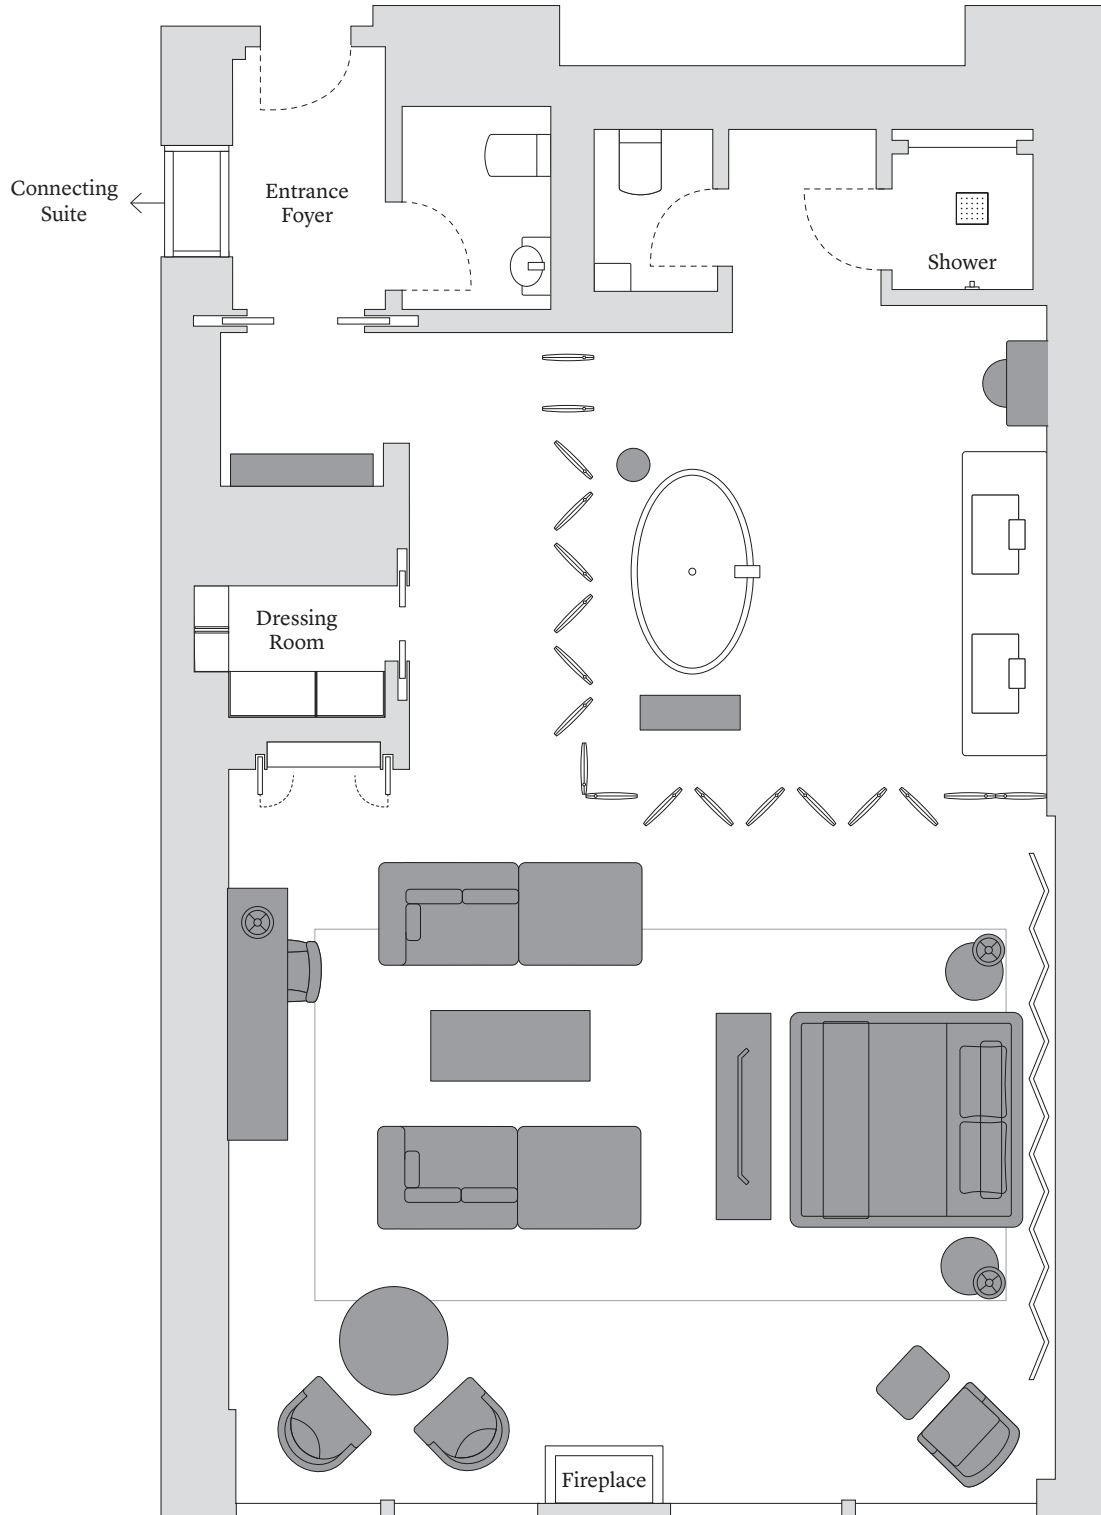

Grand Suite 56<sup>th</sup> Street

1,246 - 1,254 sq ft

56<sup>th</sup> Street