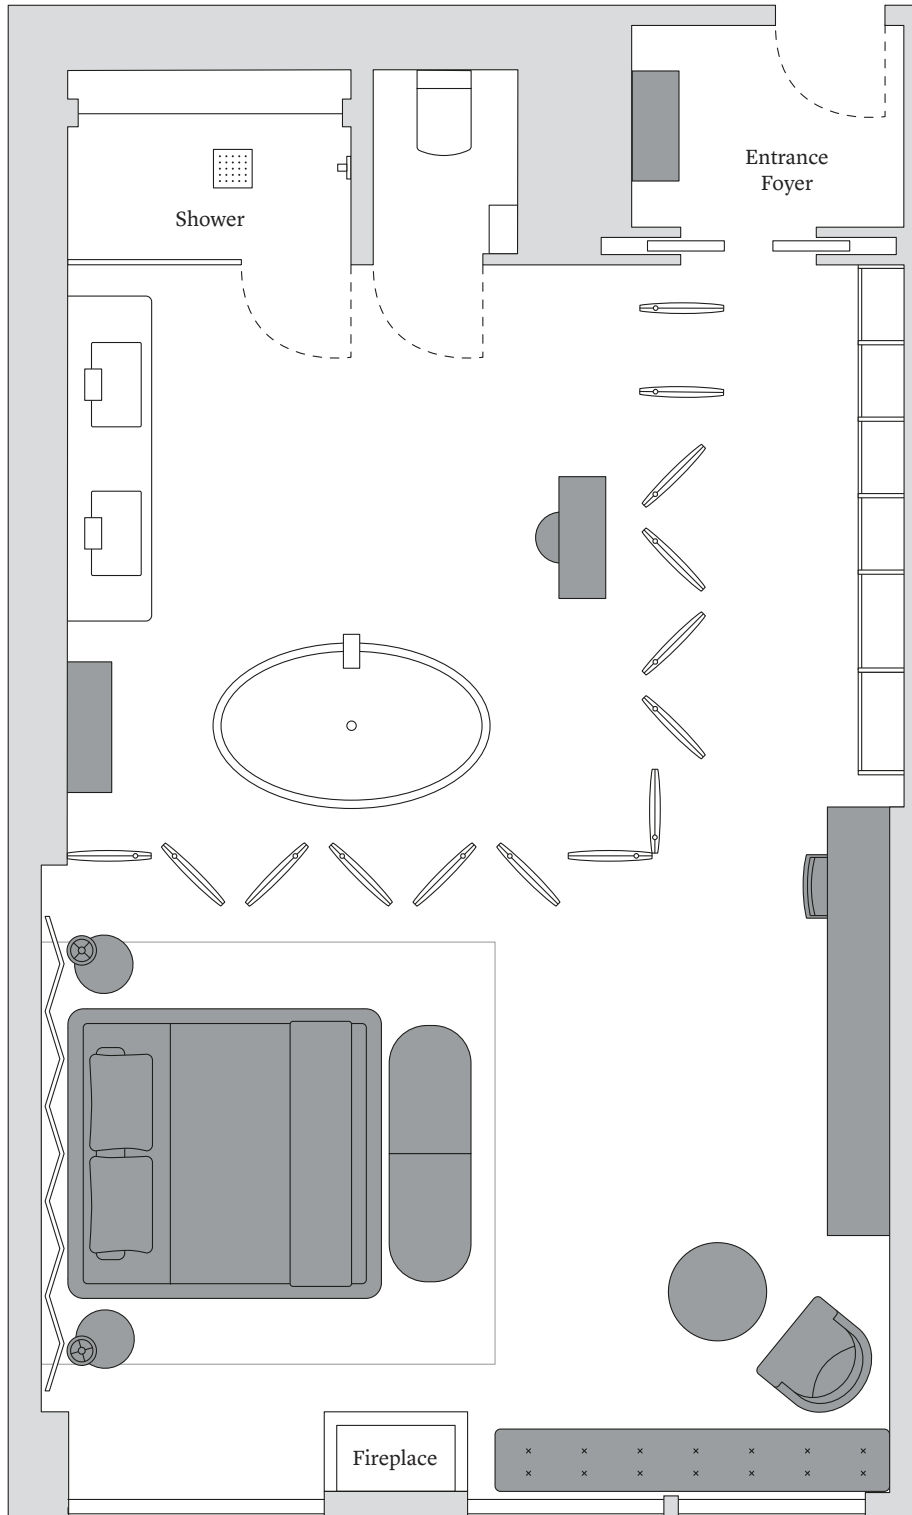

Deluxe Suite 56th Street

714 - 828 sq ft

56th Street