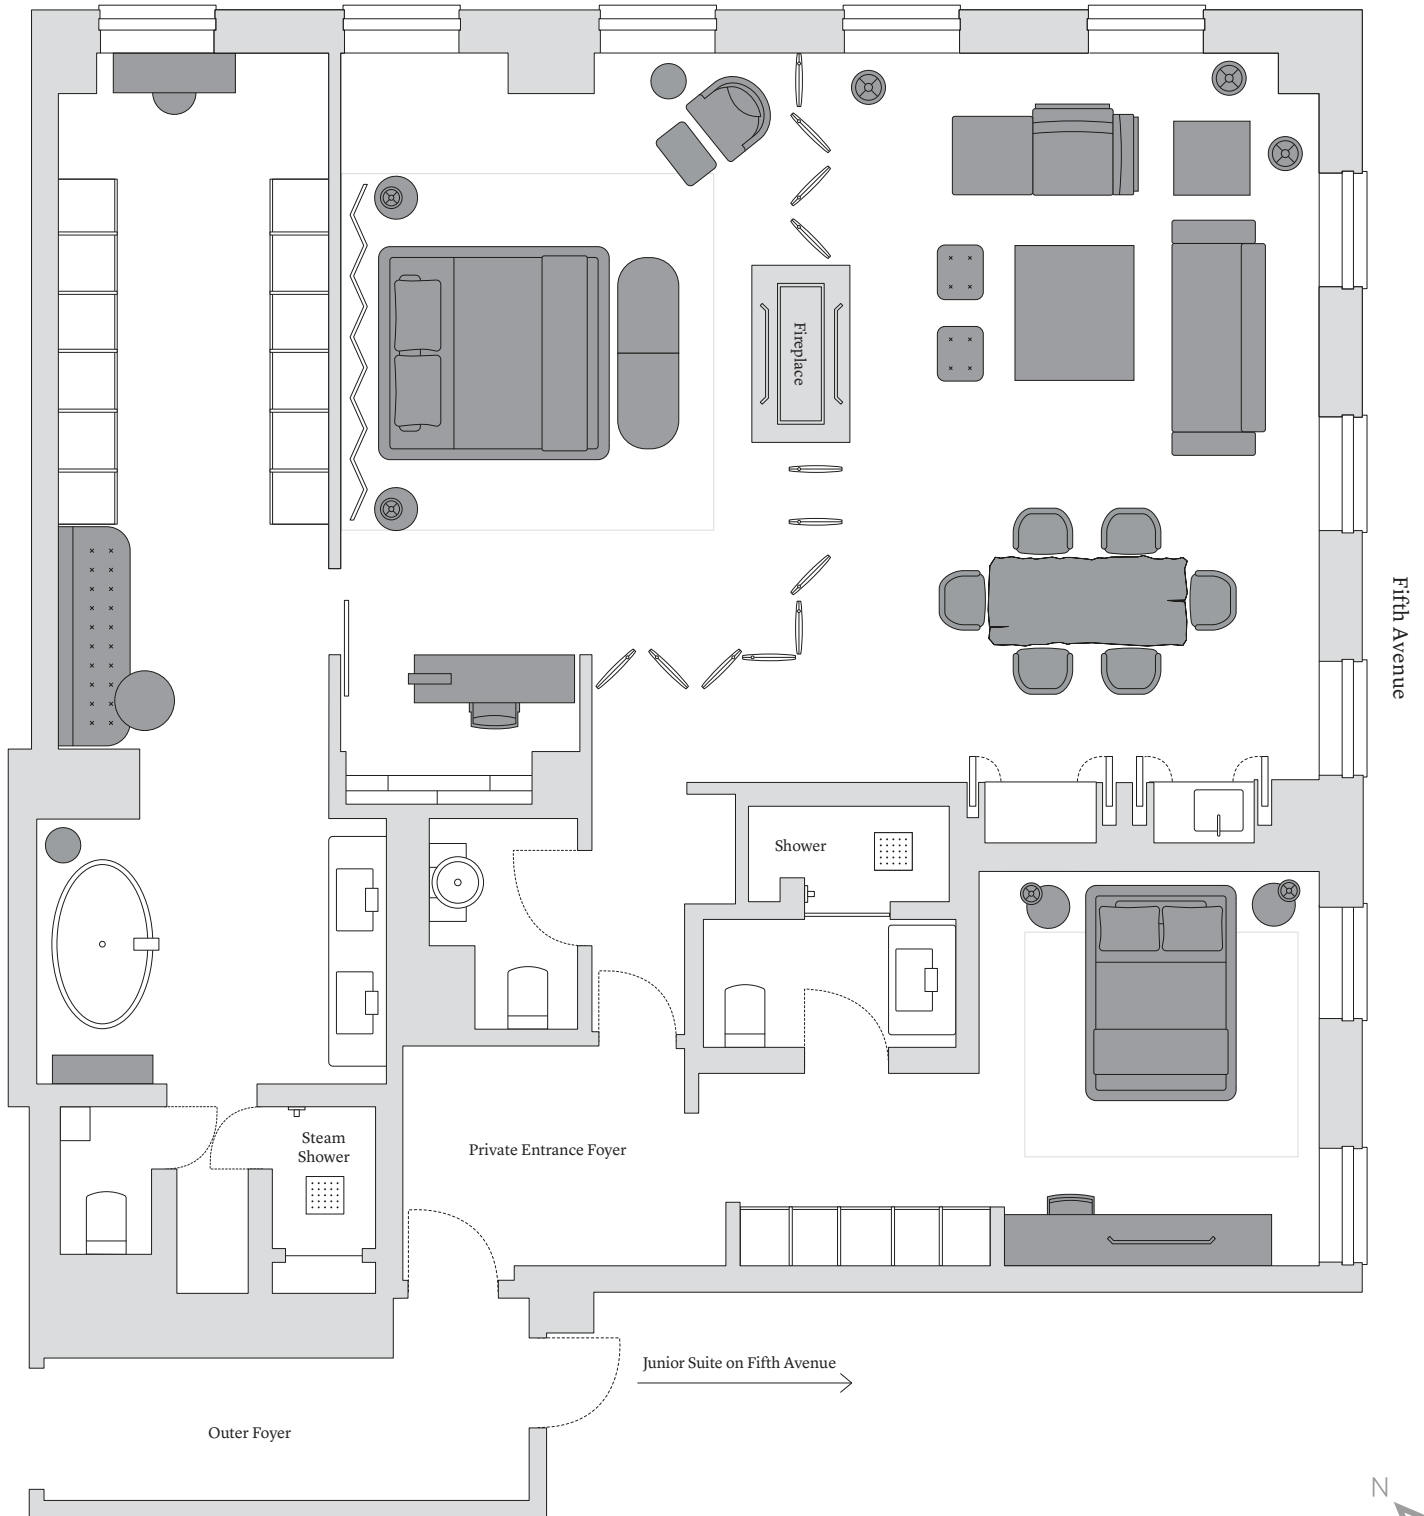

Corner Suite

2,022 sq ft

57<sup>th</sup> Street

Junior Suite on Fifth Avenue →