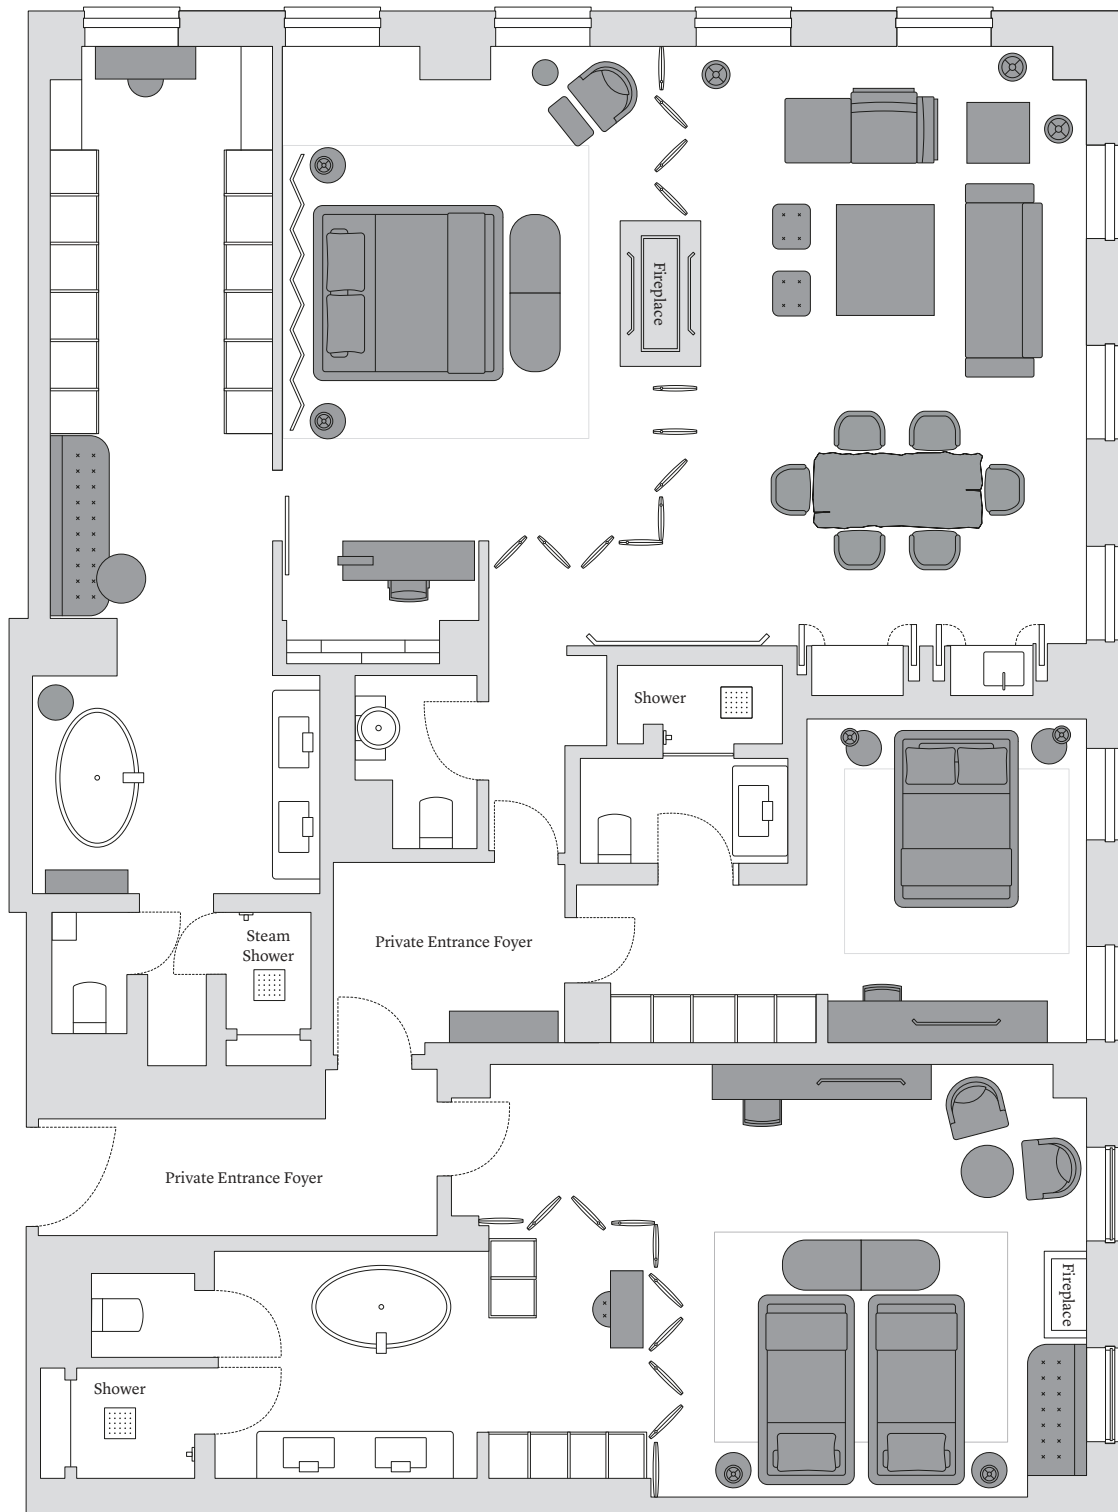

Corner Suite

2,767 sq ft

57th Street

Fifth Avenue